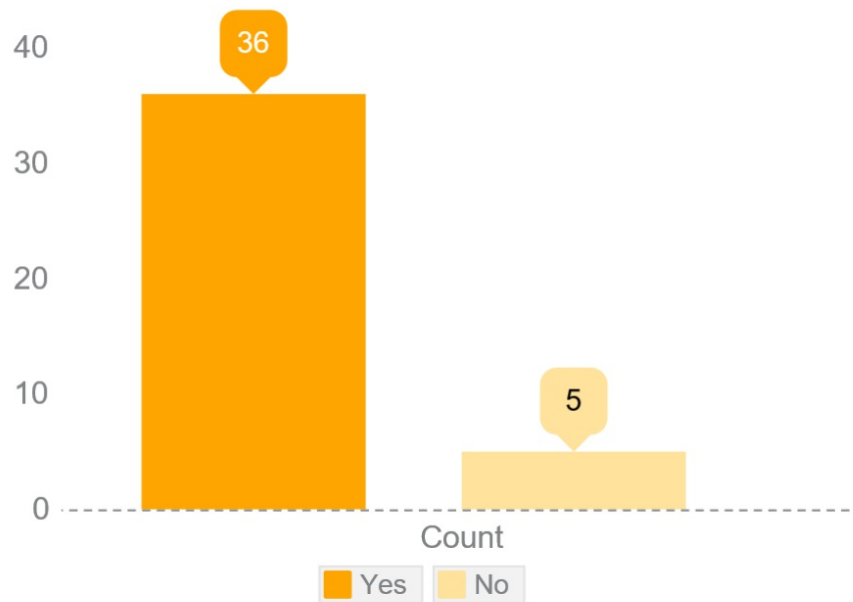

How effective and easy to use is the Offender Reintegration Scale?

JIST surveyed 41 individuals who completed the assessment on JIST Gateway.

"In completing this assessment, did you gain strategies you can immediately begin implementing to achieve your reintegration goals?"

"Was this JIST Gateway assessment easy to complete?"